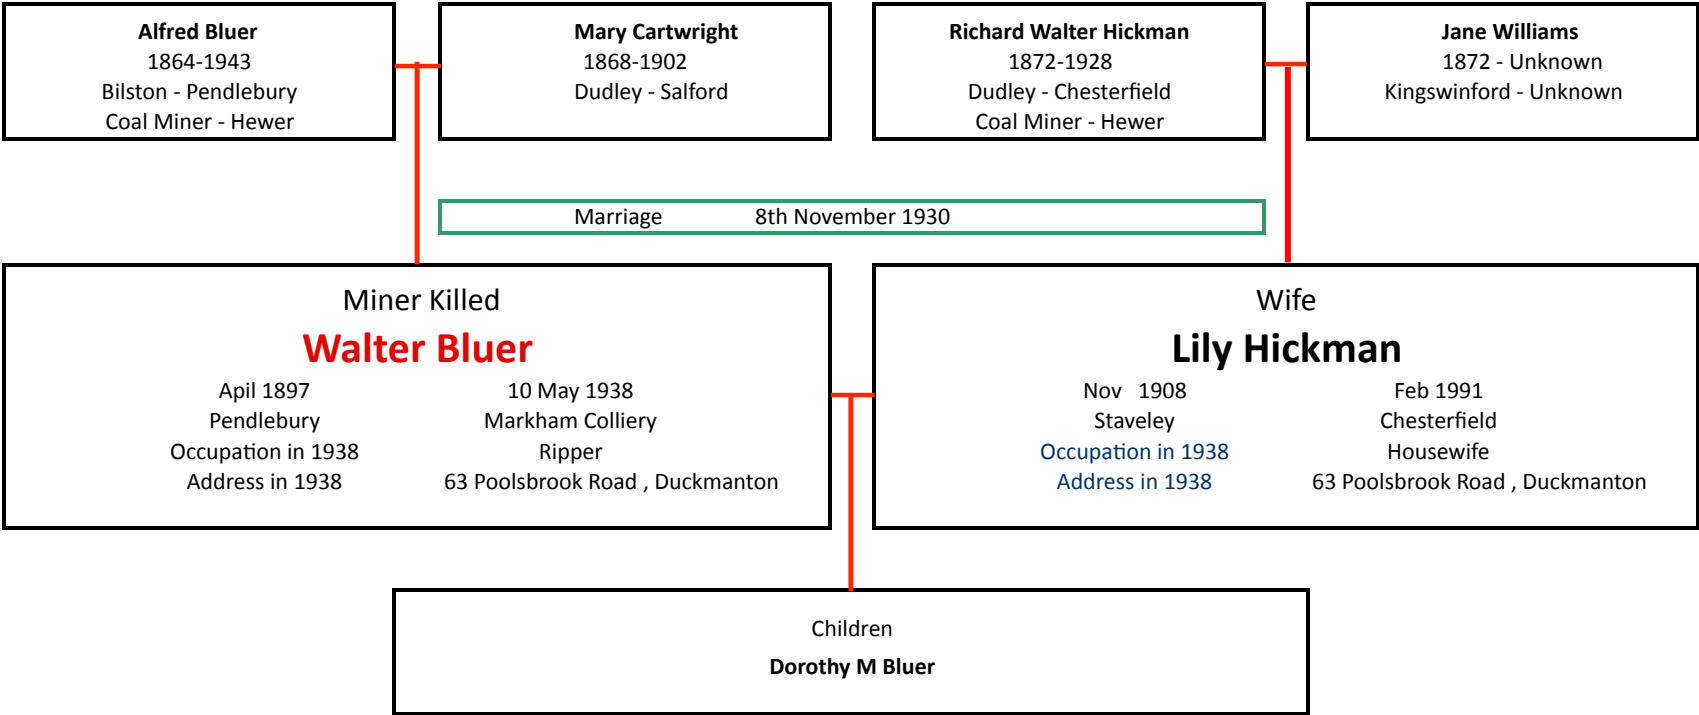

# Walter Bluer Family Tree

When Walter Bluer was born in April 1897 in Pendlebury, Lancashire. Both of his parents Alfred Bluer (1864 - 1943) and Mary Cartwright (1868 - 1902) came from the Black Country. He married Lily Hickman on 8 November 1930 in Staveley, Derbyshire. They had one child during their marriage. He died on 10 May 1938 in Derbyshire at the age of 41.